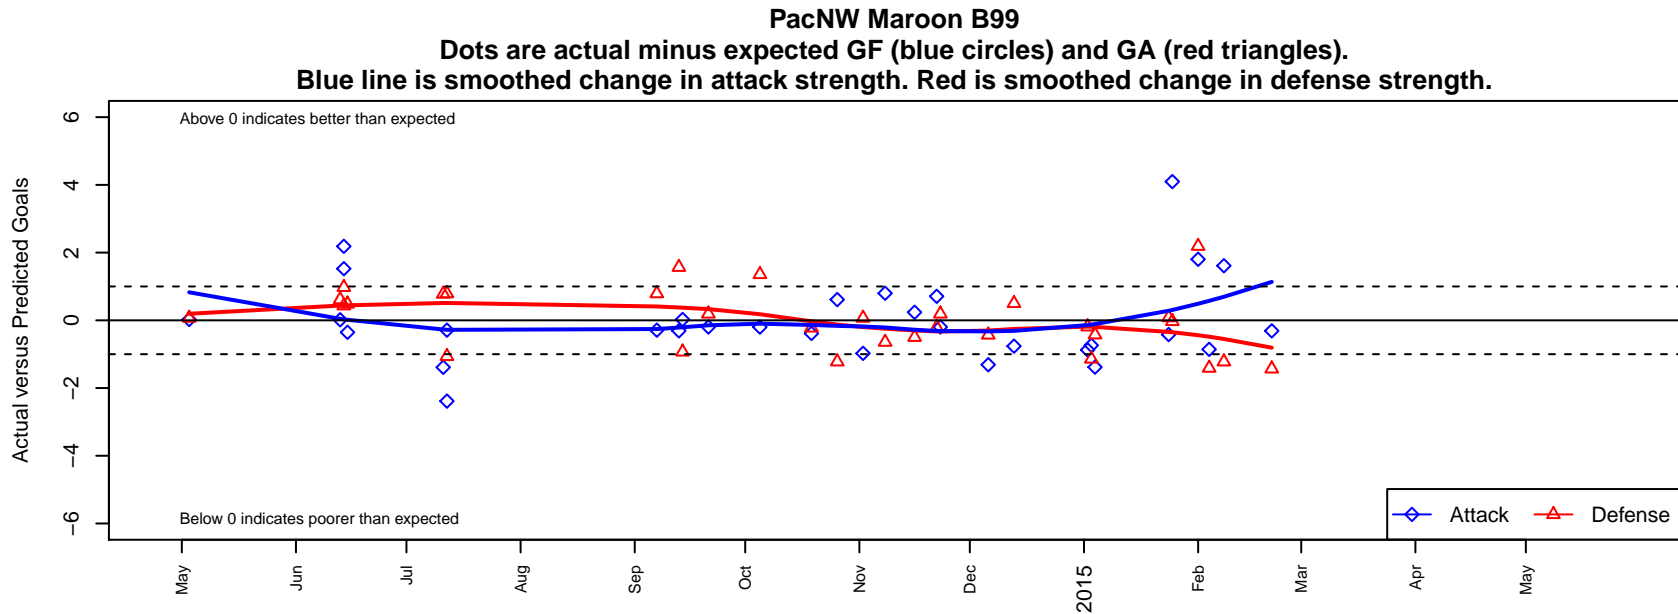

## PacNW Maroon B99

Pacific Northwest SC  
 Tukwila, WA  
 B99 total strength=1630  
 attack=21.69 defense=14.55  
 fall league = RCL B99 Div 1

alt names used:  
 Pac NW B99 Maroon  
 PACIFIC NORTHWEST PACNW B99 MAROON  
 PacNW 99 Maroon  
 PacNW B99 Maroon  
 PacNW B99 Maroon

**attack and defense variance (black dot)  
relative to other teams  
and top 10 in region**

**attack and defense rating  
relative to others at age  
and all opponents in last 13 months**

**Performance relative to 13 month average**