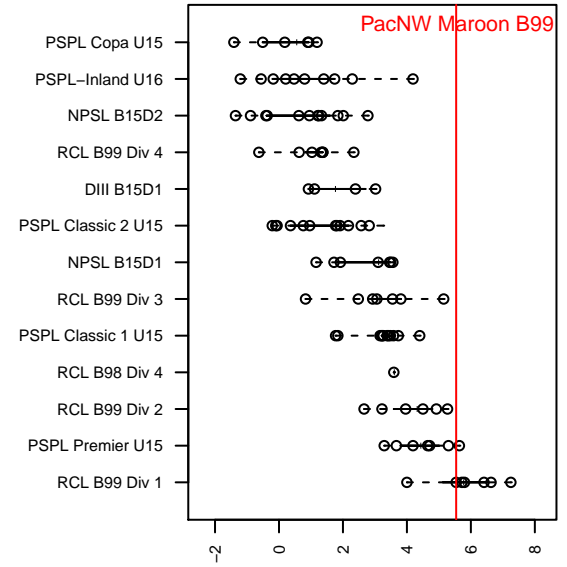

**attack and defense rating
relative to others at age
and all opponents in last 13 months**