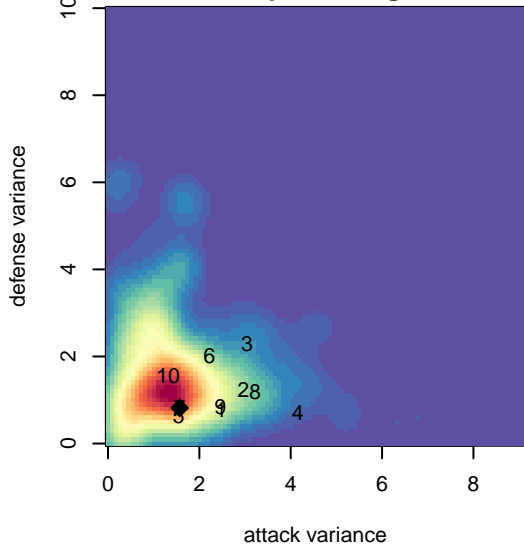

## PacNW Maroon B99

Pacific Northwest SC  
 Tukwila, WA  
 B99 total strength=1630  
 attack=21.69 defense=14.55  
 fall league = RCL B99 Div 1

alt names used:  
 Pac NW B99 Maroon  
 PACIFIC NORTHWEST PACNW B99 MAROON  
 PacNW 99 Maroon  
 PacNW B99 Maroon  
 PacNW B99 Maroon

**attack and defense variance (black dot)  
relative to other teams  
and top 10 in region**

**attack and defense rating  
relative to others at age  
and all opponents in last 13 months**

**Performance relative to 13 month average**