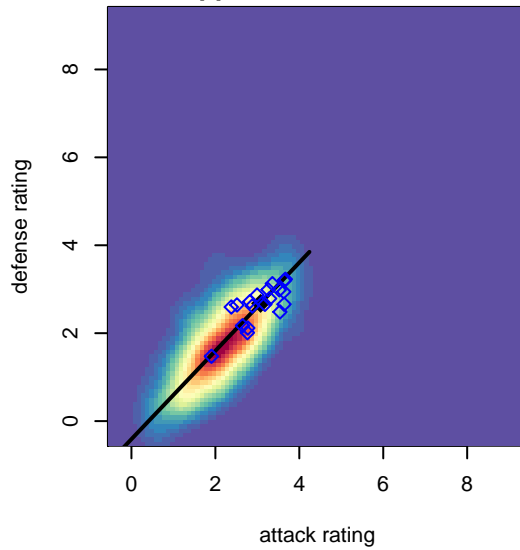

## PacNW Maroon B99

Pacific Northwest SC  
 Tukwila, WA  
 B99 total strength=1630  
 attack=21.69 defense=14.55  
 fall league = RCL B99 Div 1

alt names used:  
 Pac NW B99 Maroon  
 PACIFIC NORTHWEST PACNW B99 MAROON  
 PacNW 99 Maroon  
 PacNW B99 Maroon  
 PacNW B99 Maroon

**attack and defense variance (black dot)  
relative to other teams  
and top 10 in region**

**attack and defense rating  
relative to others at age  
and all opponents in last 13 months**

**Performance relative to 13 month average**